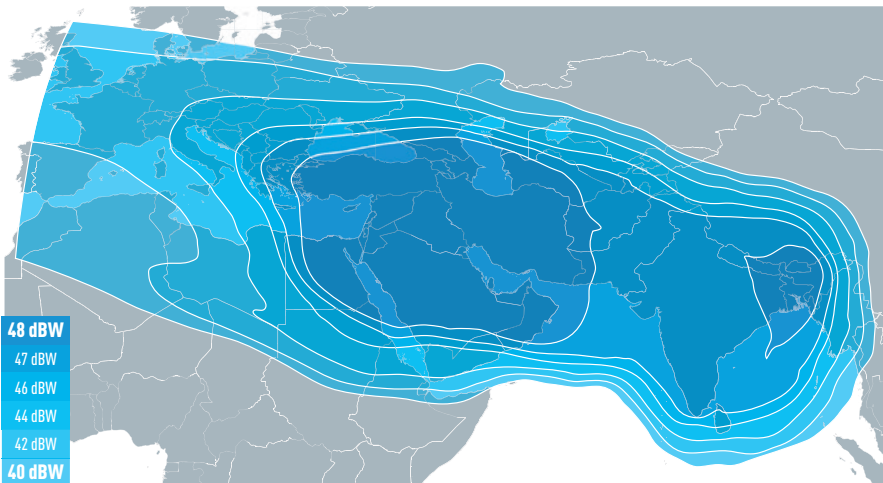

FREQUENCIES

KU-BAND

Ku-band Widebeam Downlink Coverage