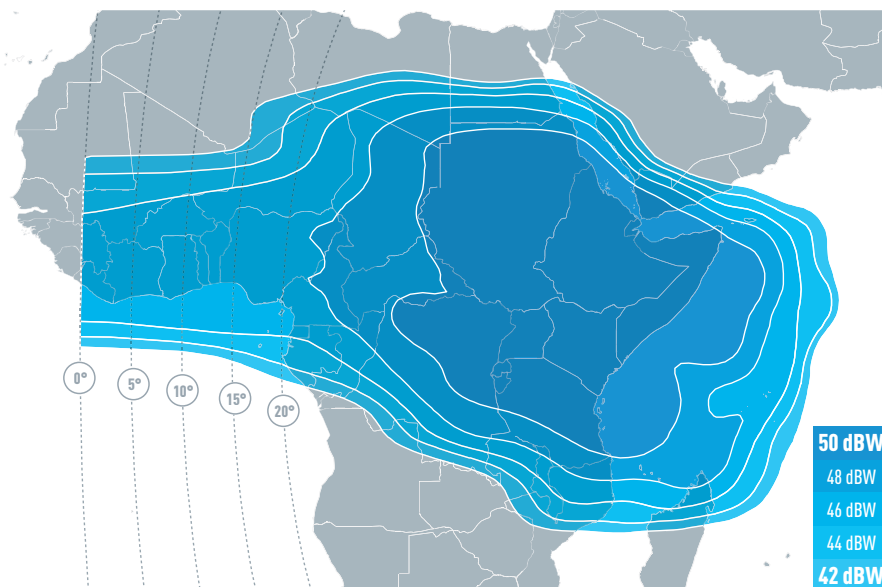

SATELLITE EUTELSAT 70B

FLEXIBLE CROSS-CONNECTIVITY BETWEEN CONTINENTS

EUTELSAT 70B provides up to 45 Ku-band transponders at 70.5° East, an orbital position that sits at the crossroads of four continents.

The satellite offers four high-performance fixed beams each focused over a distinct zone: South-East Asia, reaching as far as Australia, Central Asia, Africa and Europe.

Through a high degree of on-board connectivity, clients can use the beams either for regional coverage or to interconnect continents. This supports high-growth services such as secure government communications in Central Asia through hubs located in the region or in Europe, professional data networks between South-East Asia and Africa, and direct connectivity between Europe and South-East Asia.

EUTELSAT 70B is a powerful tool in boosting communications between continents with growing business and cultural links.

Ku-band Europe Downlink Coverage

Ku-band African Downlink Coverage

SATELLITE EUTELSAT 70B