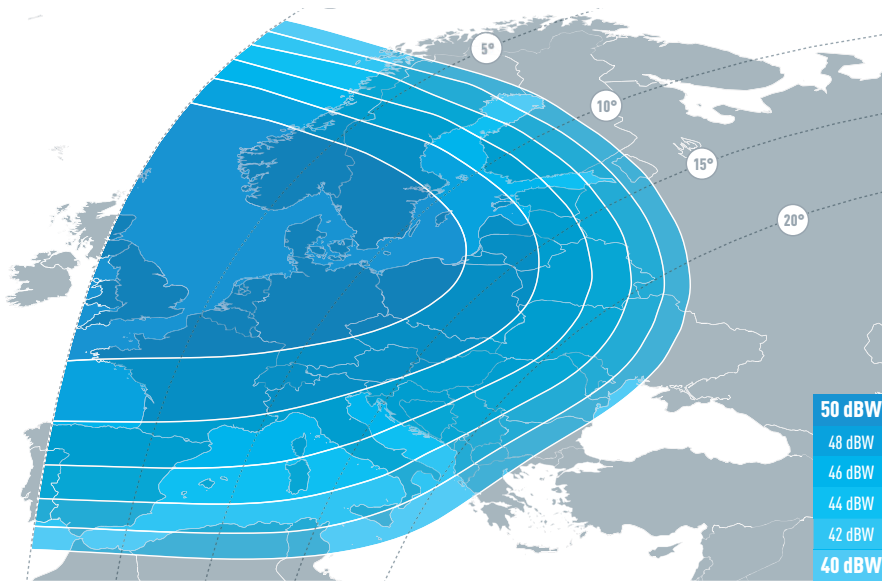

SATELLITE EUTELSAT 70B

FLEXIBLE CROSS-CONNECTIVITY BETWEEN CONTINENTS

EUTELSAT 70B provides up to 45 Ku-band transponders at 70.5° East, an orbital position that sits at the crossroads of four continents.

The satellite offers four high-performance fixed beams each focused over a distinct zone: South-East Asia, reaching as far as Australia, Central Asia, Africa and Europe.

Through a high degree of on-board connectivity, clients can use the beams either for regional coverage or to interconnect continents. This supports high-growth services such as secure government communications in Central Asia through hubs located in the region or in Europe, professional data networks between South-East Asia and Africa, and direct connectivity between Europe and South-East Asia.

EUTELSAT 70B is a powerful tool in boosting communications between continents with growing business and cultural links.

Ku-band Europe Downlink Coverage

Ku-band African Downlink Coverage

SATELLITE EUTELSAT 70B