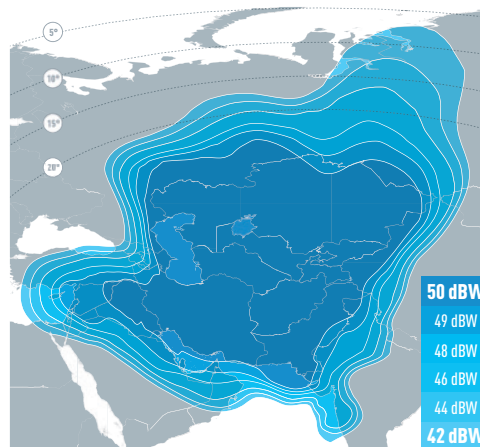

The satellite offers four high-performance fixed beams each focused over a distinct zone: South-East Asia, reaching as far as Australia, Central Asia, Africa and Europe.

Through a high degree of on-board connectivity, clients can use the beams either for regional coverage or to interconnect continents. This supports high-growth services such as secure government communications in Central Asia through hubs located in the region or in Europe, professional data networks between South-East Asia and Africa, and direct connectivity between Europe and South-East Asia.

SATELLITE MANUFACTURER

ASTRIUM

LAUNCH DATE

02/12/2012

PROJECTED LIFETIME

15 YEARS

ORBITAL POSITION

70.5 DEGREES EAST

OPERATIONAL TRANSPONDERS

UP TO 45

FREQUENCIES

KU-BAND

Ku-band Widebeam Downlink Coverage

Ku-band Asia Downlink Coverage

Ku-band Central Asia Downlink Coverage

What can we do for you? Please visit
www.eutelsat.com/enquiries