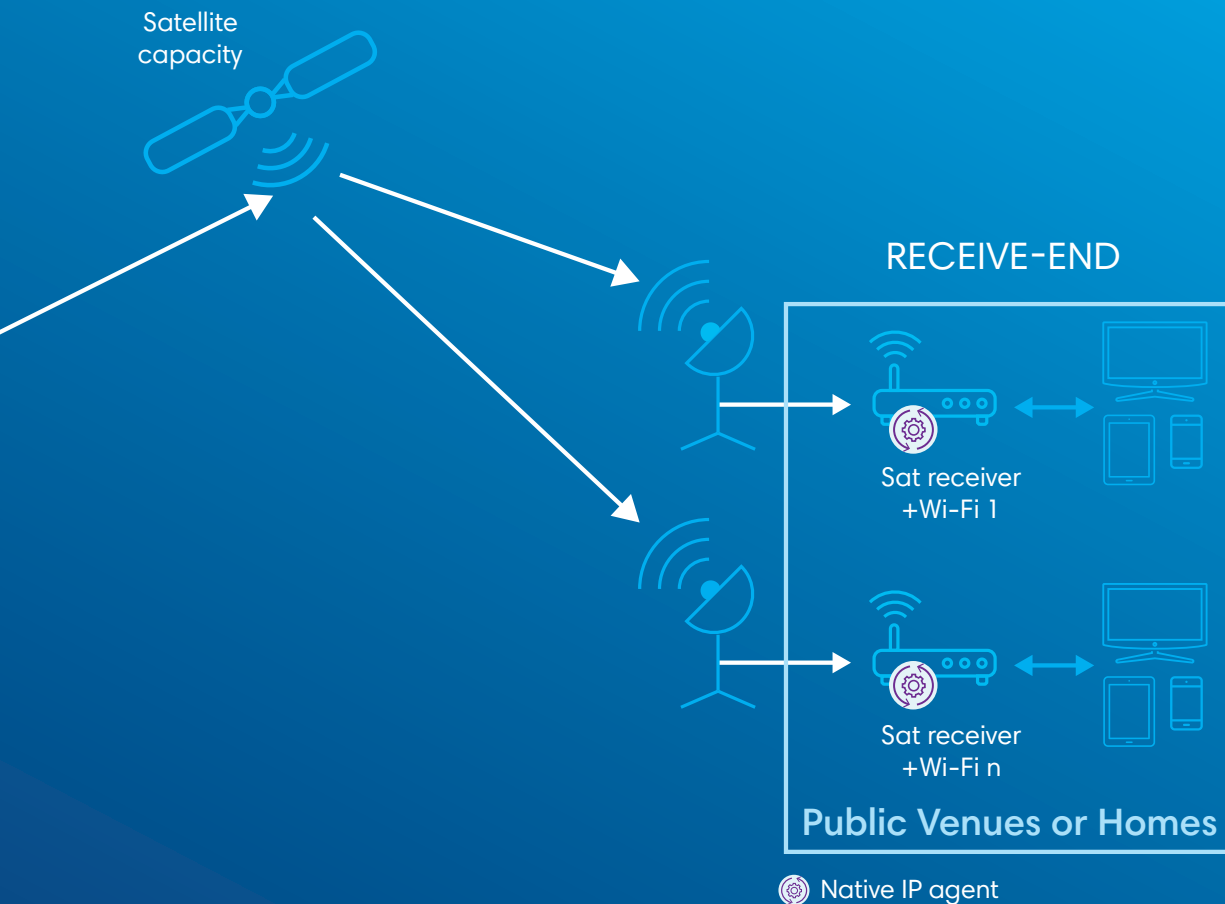

# Experience our fully scalable solution in an open and interoperable ecosystem

Ready to maximise your service reach? Choose our end-to-end, forward-looking, Satellite Multiscreen solution and deliver your native IP content via satellite to any screen.

## RECEIVE-END

At the user's premises:

- Content is retrieved through a simple DTH antenna
- The decoder demodulates, converts, and for VOD, stores the content on its hard disk
- Content can then be streamed on the local network over HTTP to any device
- Users connect to the local Wi-Fi and enjoy the content