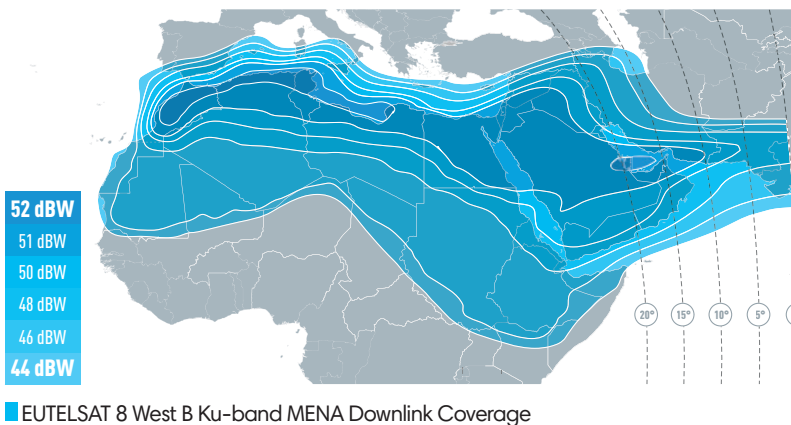

7/8° WEST MENA'S NUMBER ONE VIDEO NEIGHBOURHOOD

KEY MARKETS

- → MIDDLE EAST
- → NORTH AFRICA

KEY SERVICES

- → DTH BROADCASTING

SATELLITE MANUFACTURER:

EADS Astrium
(EUTELSAT 7 West A)
Thales Alenia Space
(EUTELSAT 8 WEST B)

LAUNCH DATES:

24/09/2011 (EUTELSAT 7 WEST A)
20/08/2015 (EUTELSAT 8 WEST B)

PROJECTED LIFETIME

> 15 YEARS

ORBITAL POSITION

7/8 DEGREES WEST

FREQUENCIES

KU-BAND

What can we do for you? Please visit
www.eutelsat.com/enquiries