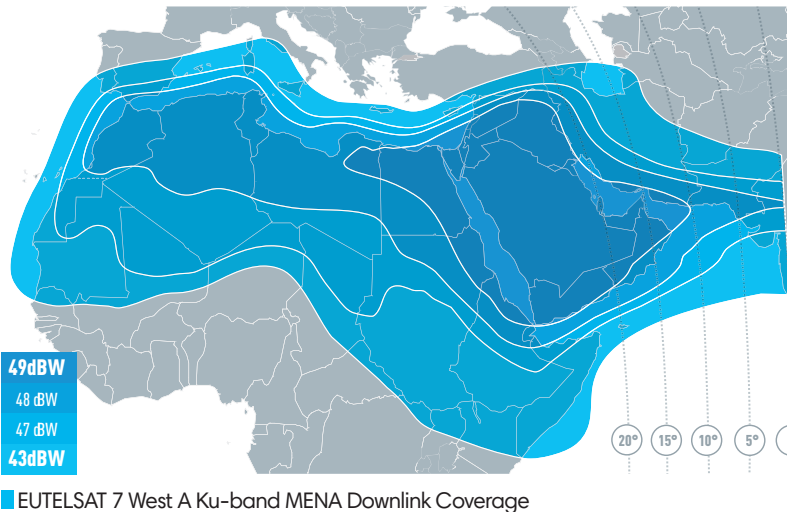

7/8° WEST MENA'S NUMBER ONE VIDEO NEIGHBOURHOOD

KEY MARKETS

- → MIDDLE EAST
- → NORTH AFRICA

KEY SERVICES

- → DTH BROADCASTING

SATELLITE MANUFACTURER:

EADS Astrium
(EUTELSAT 7 West A)
Thales Alenia Space
(EUTELSAT 8 WEST B)

LAUNCH DATES:

24/09/2011 (EUTELSAT 7 WEST A)
20/08/2015 (EUTELSAT 8 WEST B)

PROJECTED LIFETIME

> 15 YEARS

ORBITAL POSITION

7/8 DEGREES WEST

FREQUENCIES

KU-BAND

What can we do for you? Please visit
www.eutelsat.com/enquiries