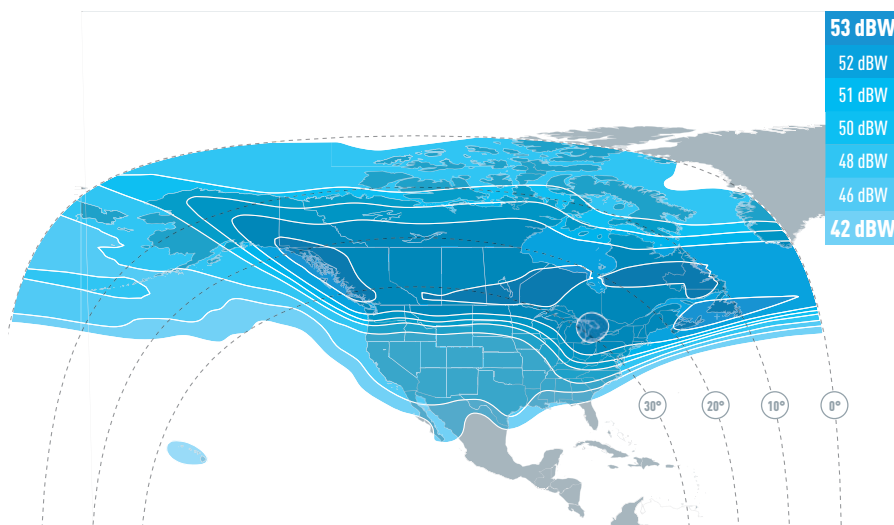

FREQUENCIES

C-band, Ku-band

Ku-band 4 North America Downlink Coverage

What can we do for you? Please visit
www.eutelsat.com/enquiries