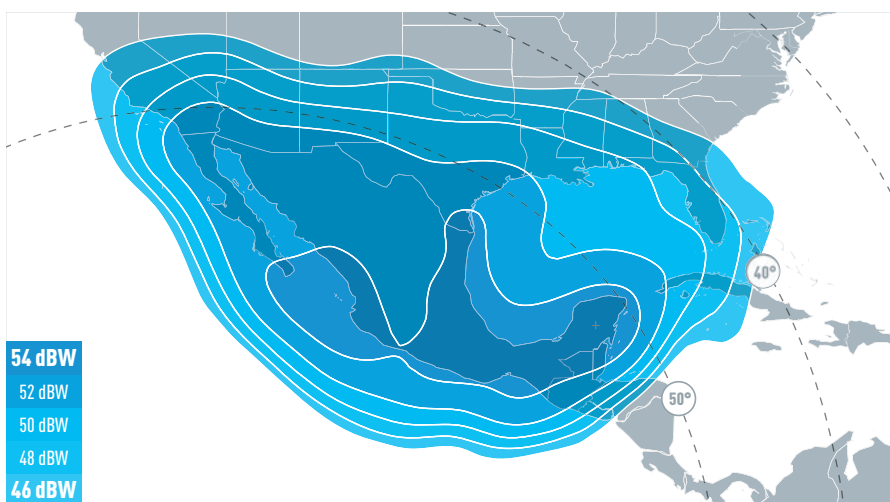

Ku-band 1 Mexico Downlink Coverage