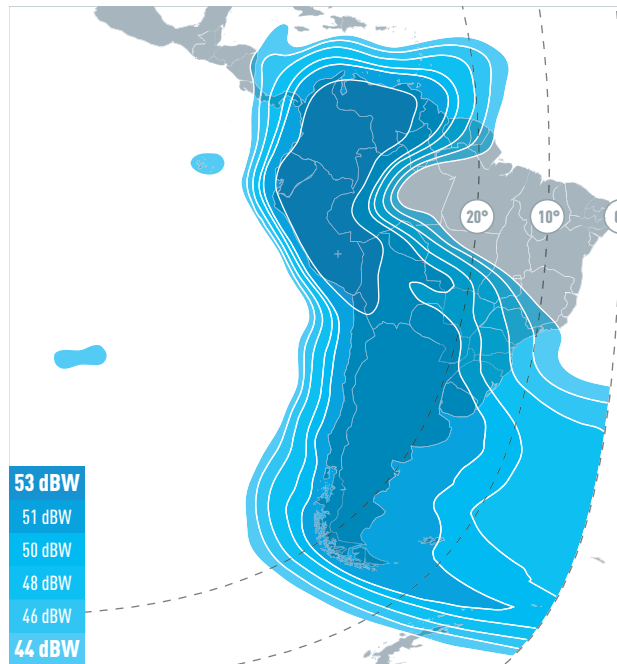

SATELLITE

EUTELSAT 115 WEST B

Ku-band 3 South America Downlink Coverage

KEY MARKETS

- → ALASKA
- → CANADA
- → CONTINENTAL UNITED STATES
- → MEXICO
- → SOUTH AMERICA, CENTRAL AMERICA AND THE CARIBBEAN

KEY SERVICES

- → DTH
- → BROADBAND APPLICATIONS
- → CELLULAR BACKHAUL
- → MOBILITY SERVICES
- → OCCASIONAL SERVICES AND SPECIAL EVENTS
- → SOCIAL PROJECTS AND GOVERNMENT SERVICES

SATELLITE MANUFACTURER

BOEING DEFENSE AND SPACE

LAUNCH DATE

01/03/2015

PROJECTED LIFETIME

> 15 YEARS

ORBITAL POSITION

114.9 DEGREES WEST