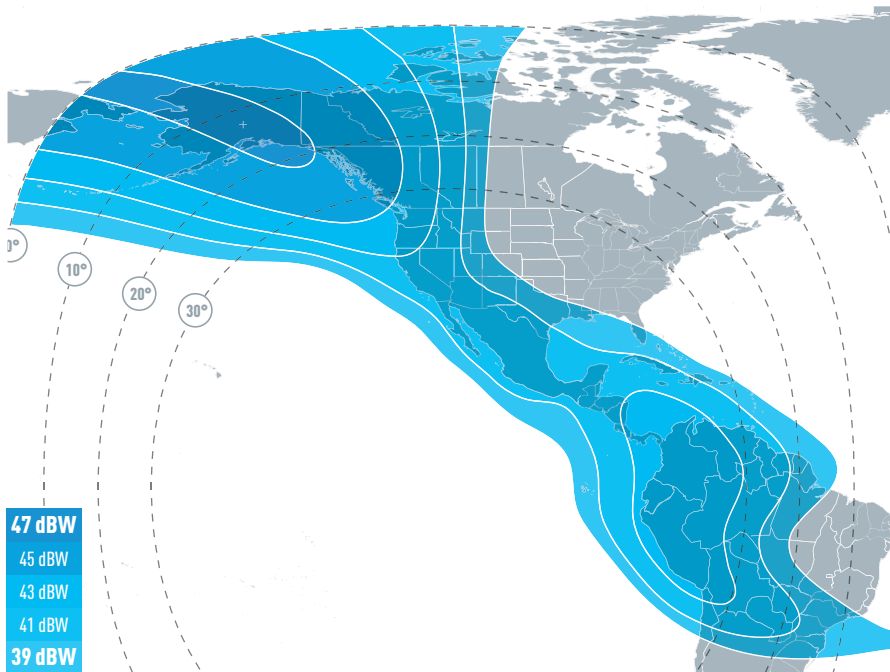

C-band Hemi Downlink Coverage